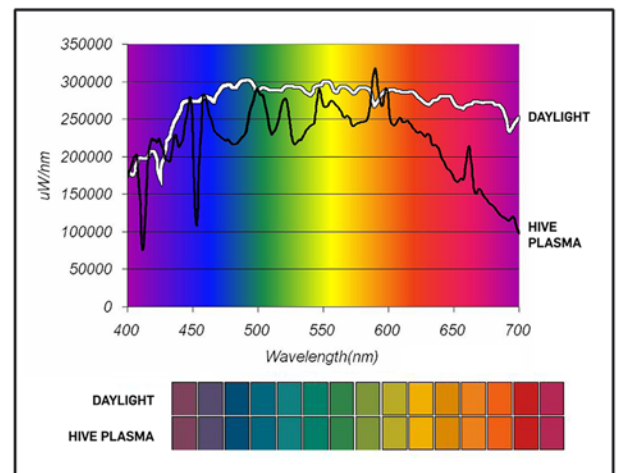

H ACCESSORIES

BASIC:

LENSES:

POWER SUPPLIES:

LIGHT MODIFIERS:

H TECHNICAL SPECS

DIMENSIONS:

- 11.5 lbs (5.2 kg)
- 10.5" x 9.8" x 11" (266mm x 248mm x 280mm)
- 14.5" (368mm) from pin receiver to yoke mount
- "Baby" (16mm) TVMP receiver
- 6-5/8" or 6 1/2" (170 mm or 165mm) sized accessories

OPERATING:

- Daylight Dial 4,600K - 6,500K (Plus Moonlight EFX)
- DMX512 Dimming (Optional Accessory)
- 30,000 Hour Hive Recommend Bulb Life (50,000 hours L70)
- Minimum Recommended Ambient Temp: - 31F (- 35C)
- Maximum Recommended Ambient Temp: 110F (43C)
- Max Operating Altitude 30,000 ft. (9,144 m)

POWER:

- 90 – 300V AC (with Hive Lighting AC power supply)
- 18 – 38V DC (with Hive Lighting AC & DC power supply)
- 276 Total System Watts
- 2.3 Amps (120ACV) / 9.8 Amps (28DCV)

OUTPUT:

- 5600K CCT (Nominal daylight)
- 94+ CRI
- Full Spectrum (see graphic)
- Flicker Free (450 MHz cycle, 225 Million fps)

PHOTOMETRIC DATA:

Single 250 Watt Plasma Bulb
2.3A @ 120V

Hive Lighting Inc. 525 S. Hewitt St. Los Angeles CA 90013
(310) 773 - 4362 www.hivelighting.com info@hivelighting.com

© 2016 Hive Lighting Inc. Los Angeles CA

www.hivelighting.com