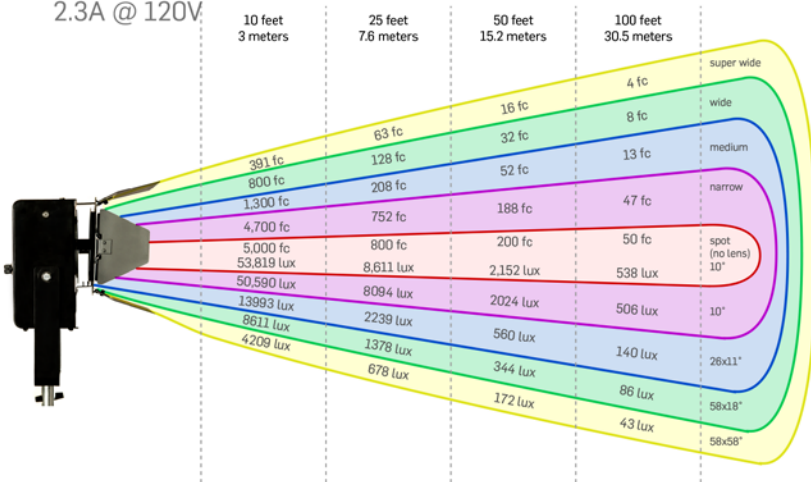

H ACCESSORIES

BASIC:

LENSES:

POWER SUPPLIES:

LIGHT MODIFIERS:

H TECHNICAL SPECS

DIMENSIONS:

- 11.5 lbs (5.2 kg)
- 10.5" x 9.8" x 11" (266mm x 248mm x 280mm)
- 14.5" (368mm) from pin receiver to yoke mount
- "Baby" (16mm) TVMP receiver
- 6-5/8" or 6 1/2" (170 mm or 165mm) sized accessories

OPERATING:

- Daylight Dial 4,600K - 6,500K (Plus Moonlight EFX)
- DMX512 Dimming (Optional Accessory)
- 30,000 Hour Hive Recommend Bulb Life (50,000 hours L70)
- Minimum Recommended Ambient Temp: - 31F (- 35C)
- Maximum Recommended Ambient Temp: 110F (43C)
- Max Operating Altitude 30,000 ft. (9,144 m)

POWER:

- 90 – 300V AC (with Hive Lighting AC power supply)
- 18 – 38V DC (with Hive Lighting AC & DC power supply)
- 276 Total System Watts
- 2.3 Amps (120ACV) / 9.8 Amps (28DCV)

OUTPUT:

- 5600K CCT (Nominal daylight)
- 94+ CRI
- Full Spectrum (see graphic)
- Flicker Free (450 MHz cycle, 225 Million fps)

PHOTOMETRIC DATA:

Single 250 Watt Plasma Bulb
2.3A @ 120V

Hive Lighting Inc. 525 S. Hewitt St. Los Angeles CA 90013
(310) 773 - 4362 www.hivelighting.com info@hivelighting.com

© 2016 Hive Lighting Inc. Los Angeles CA

www.hivelighting.com